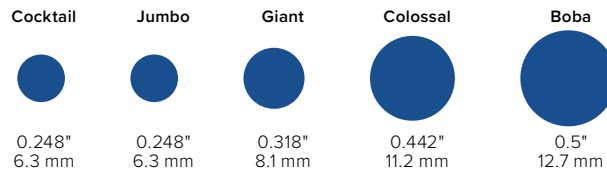

Straw Size Outer Diameter

Our Straws are Customizable!

Contact your local Lapaco® territory manager for more information

Lapaco®

LAPACO PAPER PRODUCTS LTD.

Lapaco® • 1400, 1st avenue
Sainte-Catherine, QC J5C 1C5
Tel: 450-632-5140
Toll Free: 800-361-0992
Email: info@lapaco.com • www.lapaco.com