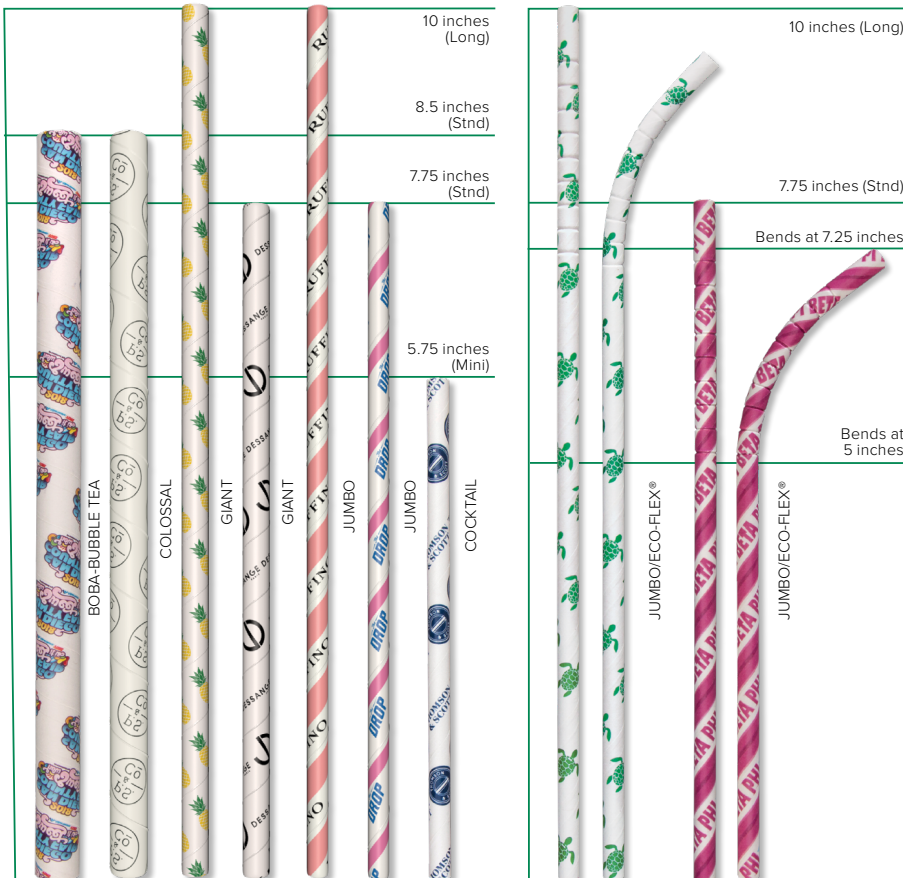

# Select Paper Straws Available at Lapaco®

Jumbo EcoFlex® White - 7.75"

Jumbo Red Striped - 7.75"

Item#	Wrapped	Size	Case Count		Item#	Unwrapped	Size	Case Count	
61500241	Jumbo Ecoflex® White	7.75"	3200/cs (8/400)	Aardvark®	61500206	Jumbo White	7.75"	4800/cs (8/600)	Aardvark®
61500207	Jumbo White	7.75"	3200/cs (8/400)	Aardvark®	61520015	Jumbo Light Blue Striped	7.75"	4800/cs (8/600)	Aardvark®
61509002	Boba White	8.5"	960/cs (8/120)	Aardvark®	61520005	Jumbo Red Striped	7.75"	4800/cs (8/600)	Aardvark®
61530005	Jumbo Red Striped	7.75"	3200/cs (8/400)	Aardvark®	61520099	Jumbo Black	7.75"	4800/cs (8/600)	Aardvark®
61530099	Jumbo Black	7.75"	3200/cs (8/400)	Aardvark®	61520036	Jumbo Green Striped	7.75"	4800/cs (8/600)	Aardvark®
61530015	Jumbo Light Blue Striped	7.75"	3200/cs (8/400)	Aardvark®	61522999	Jumbo Black	5.75"	7000/cs (8/875)	Aardvark®
61530036	Jumbo Green Striped	7.75"	3200/cs (8/400)	Aardvark®					

## Straw Size Outer Diameter

**Our Straws are Customizable!**

Contact your local Lapaco® territory manager for more information

**Lapaco®**

LAPACO PAPER PRODUCTS LTD.

Lapaco® • 1400, 1st avenue  
 Sainte-Catherine, QC J5C 1C5  
 Tel: 450-632-5140  
 Toll Free: 800-361-0992  
 Email: info@lapaco.com • www.lapaco.com